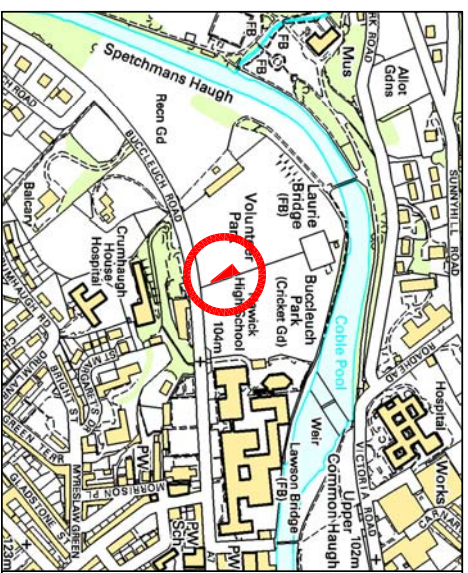

LOCATION PLAN (SCALE 1:10,000)

Land to be leased at:
Volunteer Park
Buccleuch Road
Hawick

Area: 336.58 m² o.t.

14/CG/005

Date: 19th May 2014